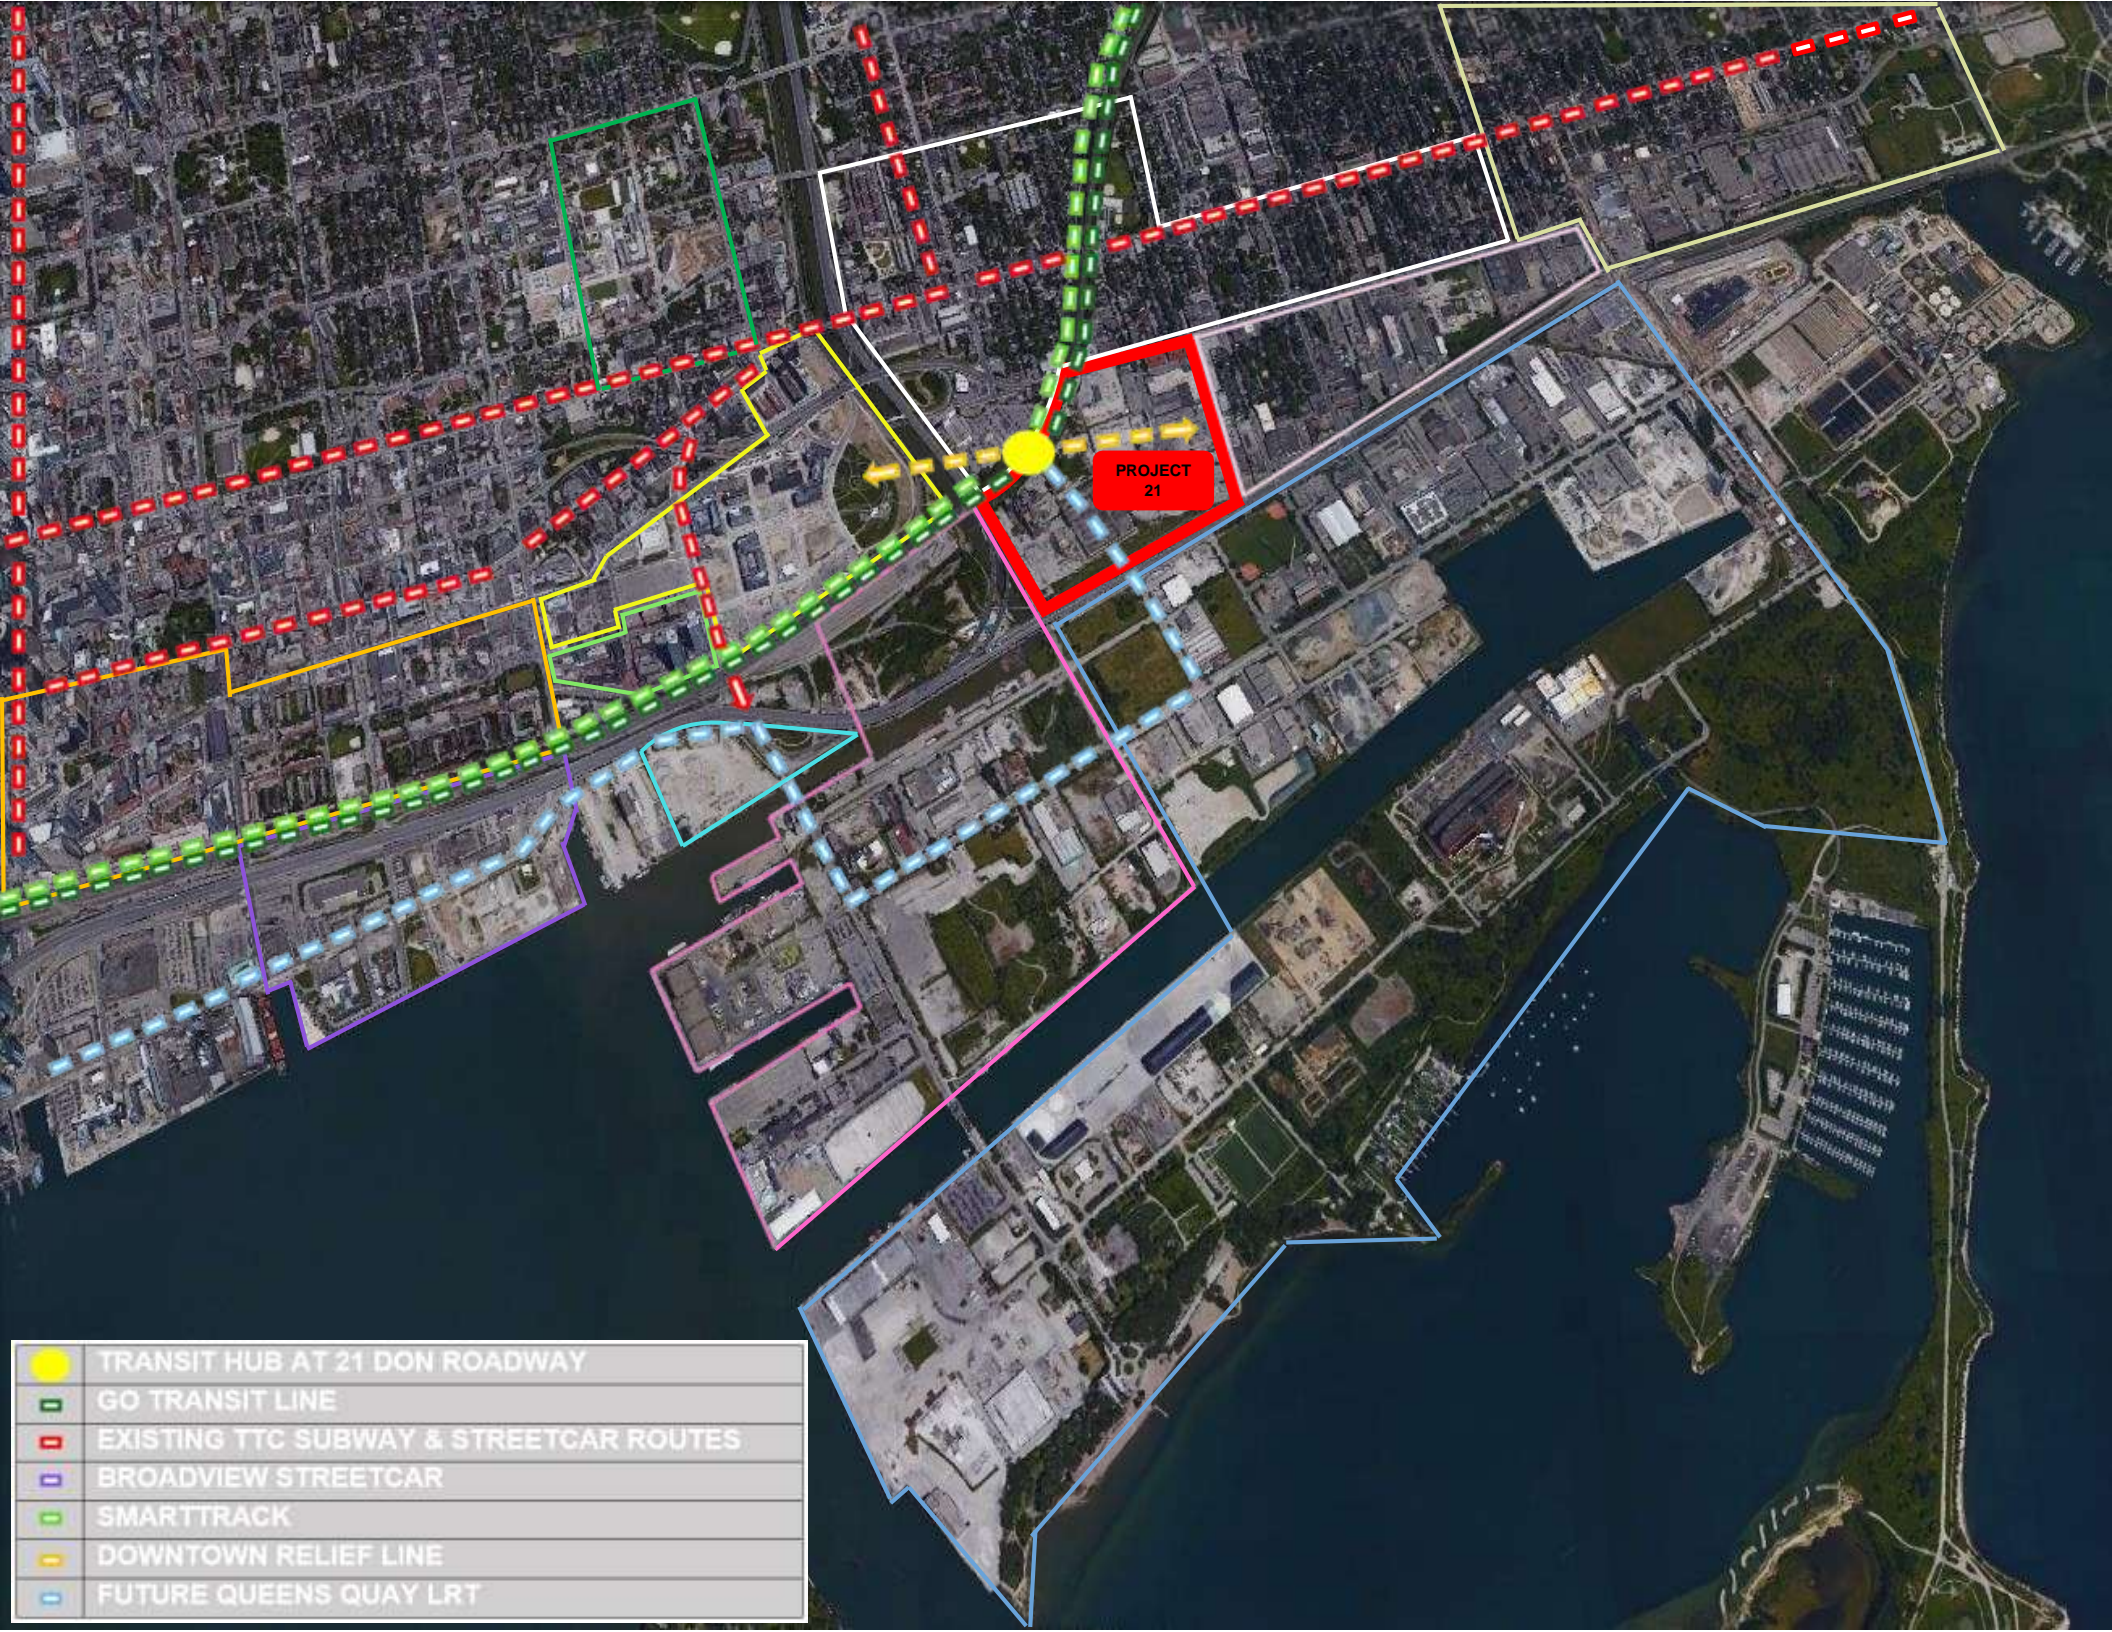

LESLIEVILLE
24,415 residents

SOUTH RIVERDALE
25,600 residents

REGENT PARK
12,500 residents

SOUTH OF EASTERN
no residents

PROJECT 21
no residents

WEST DON LANDS
11,000 residents

DISTILLERY DISTRICT
8,500 residents

PORTLANDS
15,500 residents

KEATING CHANNEL PRECINCT
7,500 residents

ST. LAWRENCE NEIGHBOURHOOD
17,500 residents

EAST BAYFRONT
13,000 residents

LOWER DON LANDS
21,000 residents

Distillery District	8,500	residents
East Bayfront	13,000	residents
Keating Channel Precinct	7,500	residents
Leslieville	24,415	residents
Lower Don Lands	21,000	residents
Port Lands	15,500	residents
Project 21	0	residents
Regent Park	12,500	residents
South of Eastern	0	residents
South Riverdale	25,600	residents
St. Lawrence Neighbourhood	17,500	residents
West Don Lands	11,000	residents
TOTAL RESIDENTS	156,515	residents

PROJECT
21

-  TRANSIT HUB AT 21 DON ROADWAY
-  GO TRANSIT LINE
-  EXISTING TTC SUBWAY & STREETCAR ROUTES
-  BROADVIEW STREETCAR
-  SMARTTRACK
-  DOWNTOWN RELIEF LINE
-  FUTURE QUEENS QUAY LRT